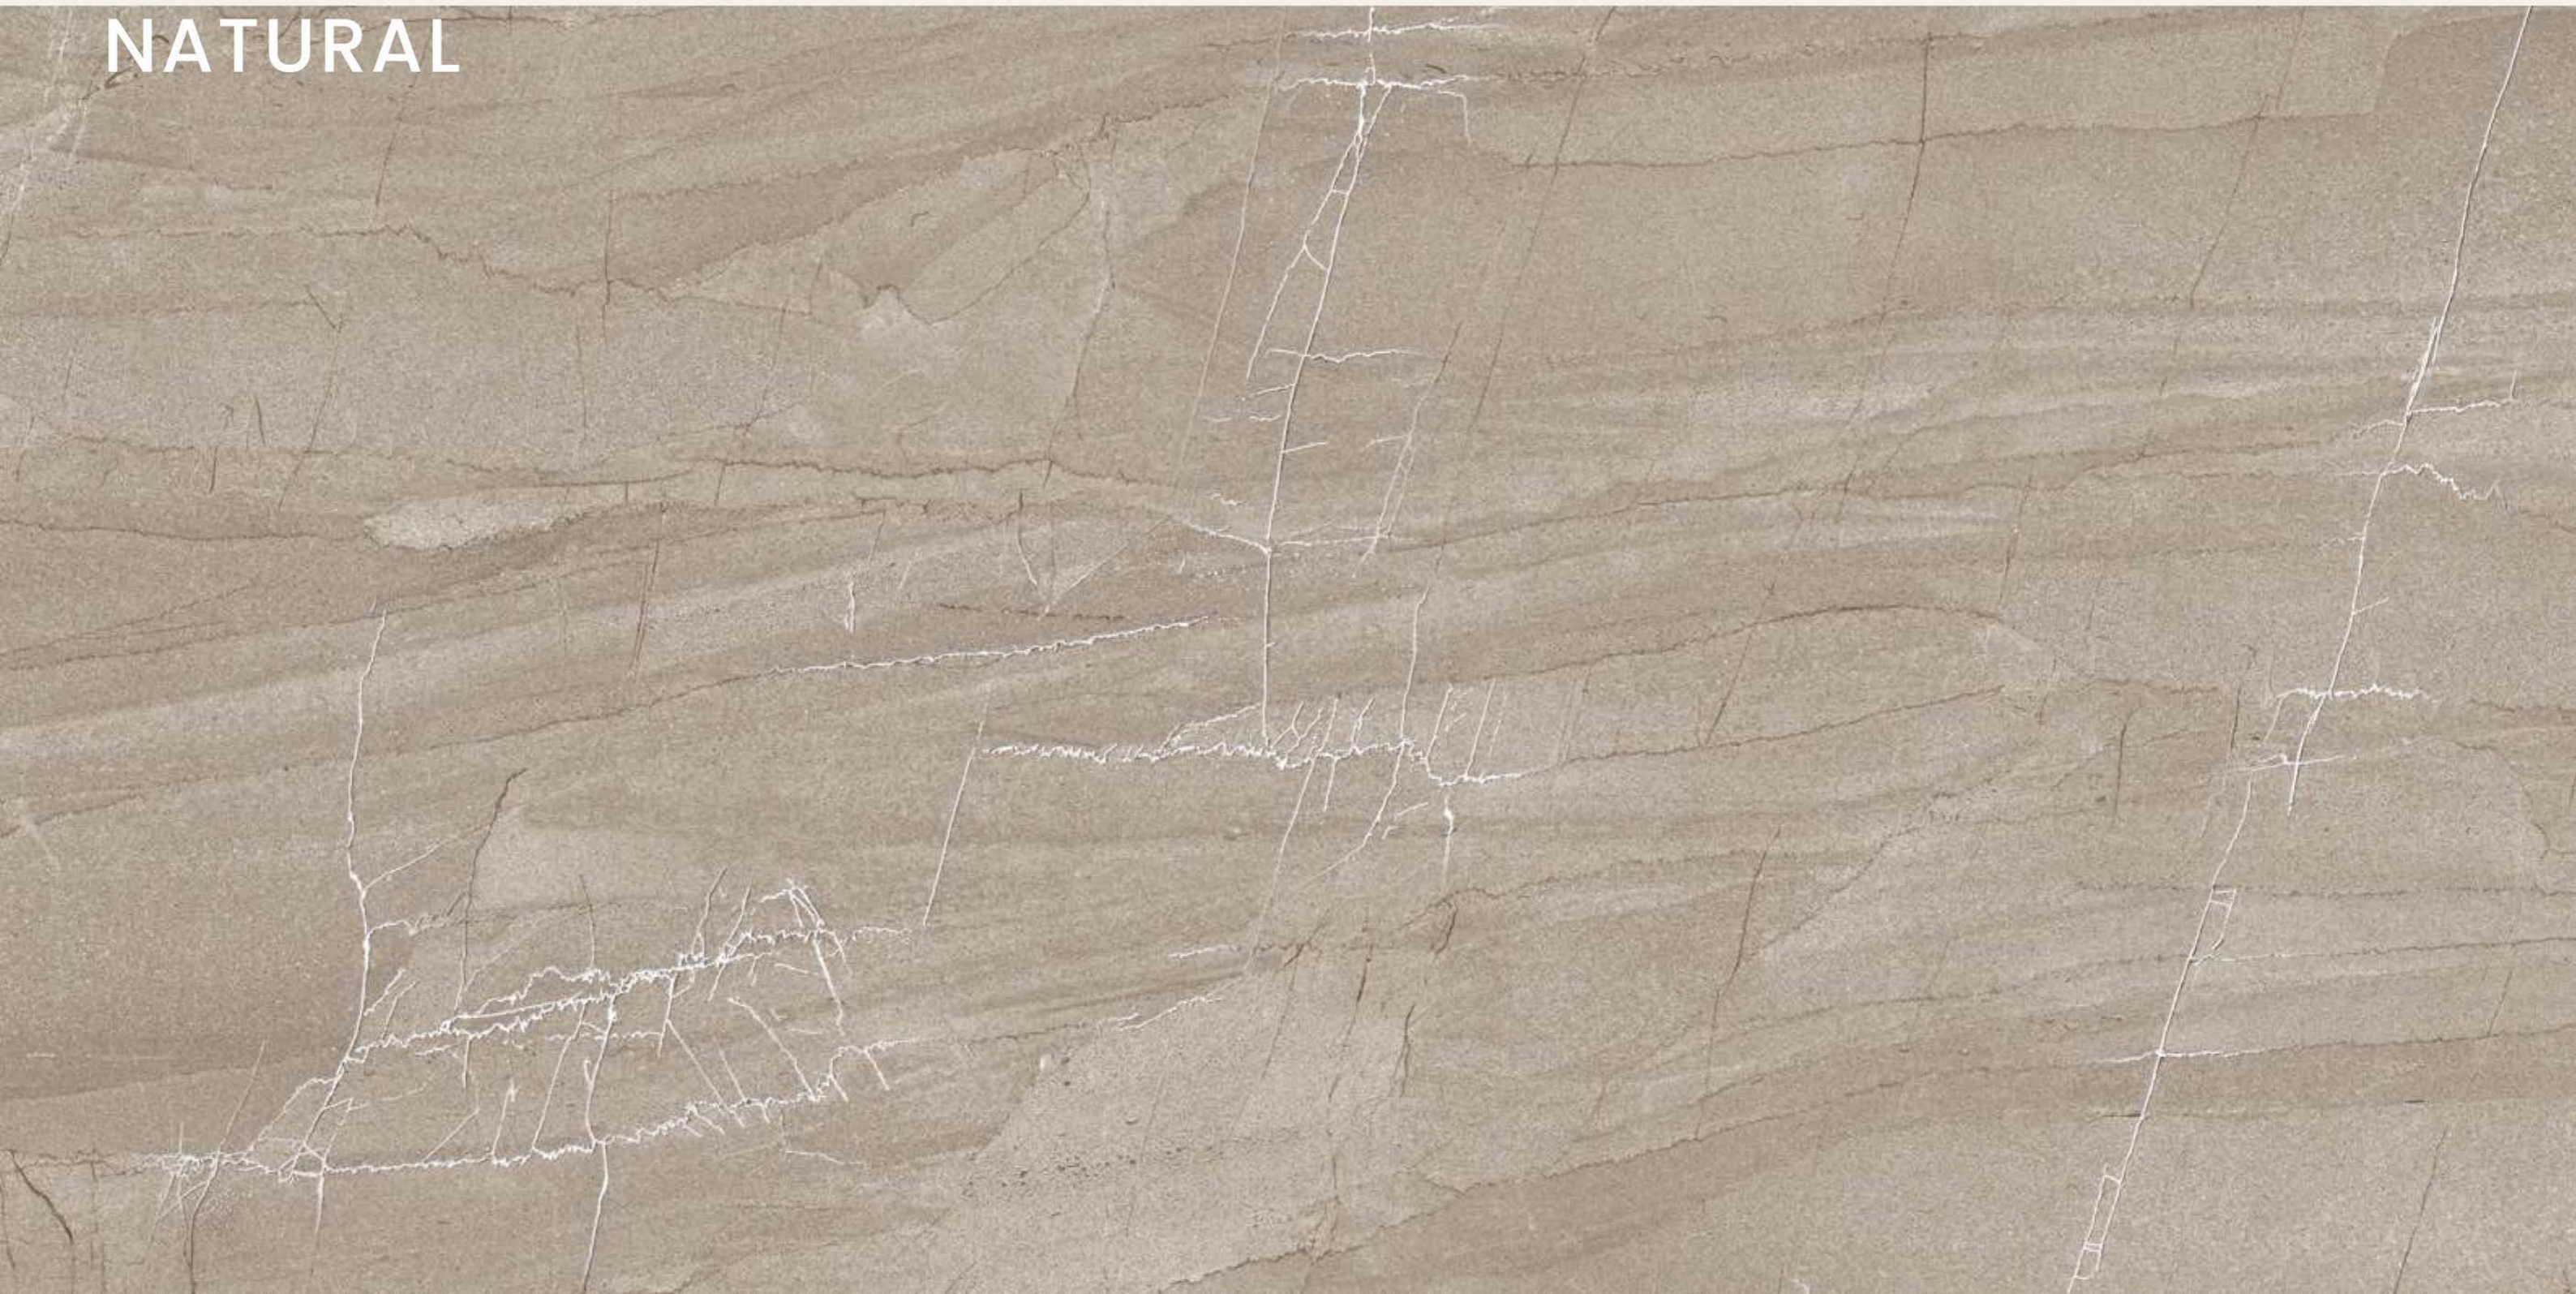

ROCK
NATURAL