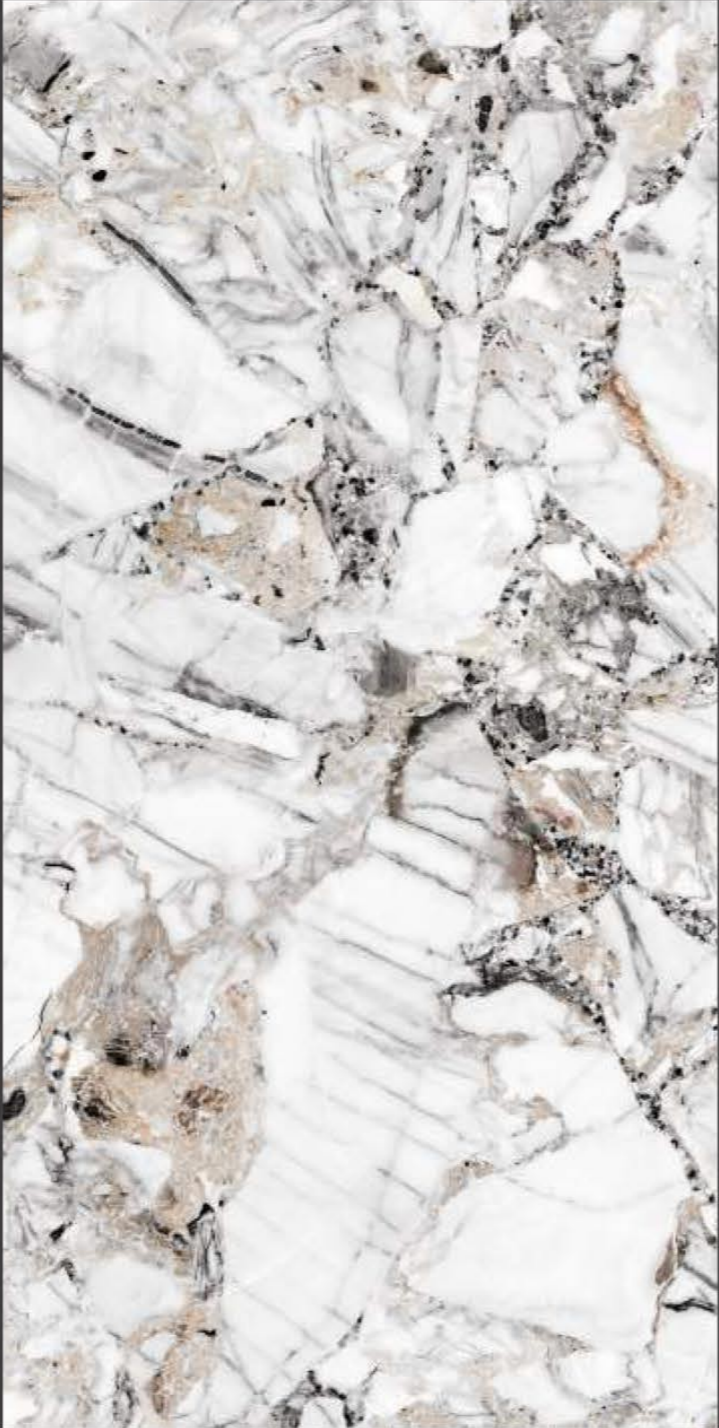

VICTORIA
WHITE

SIZE
600x
1200MM

Series
MATT

Random
04